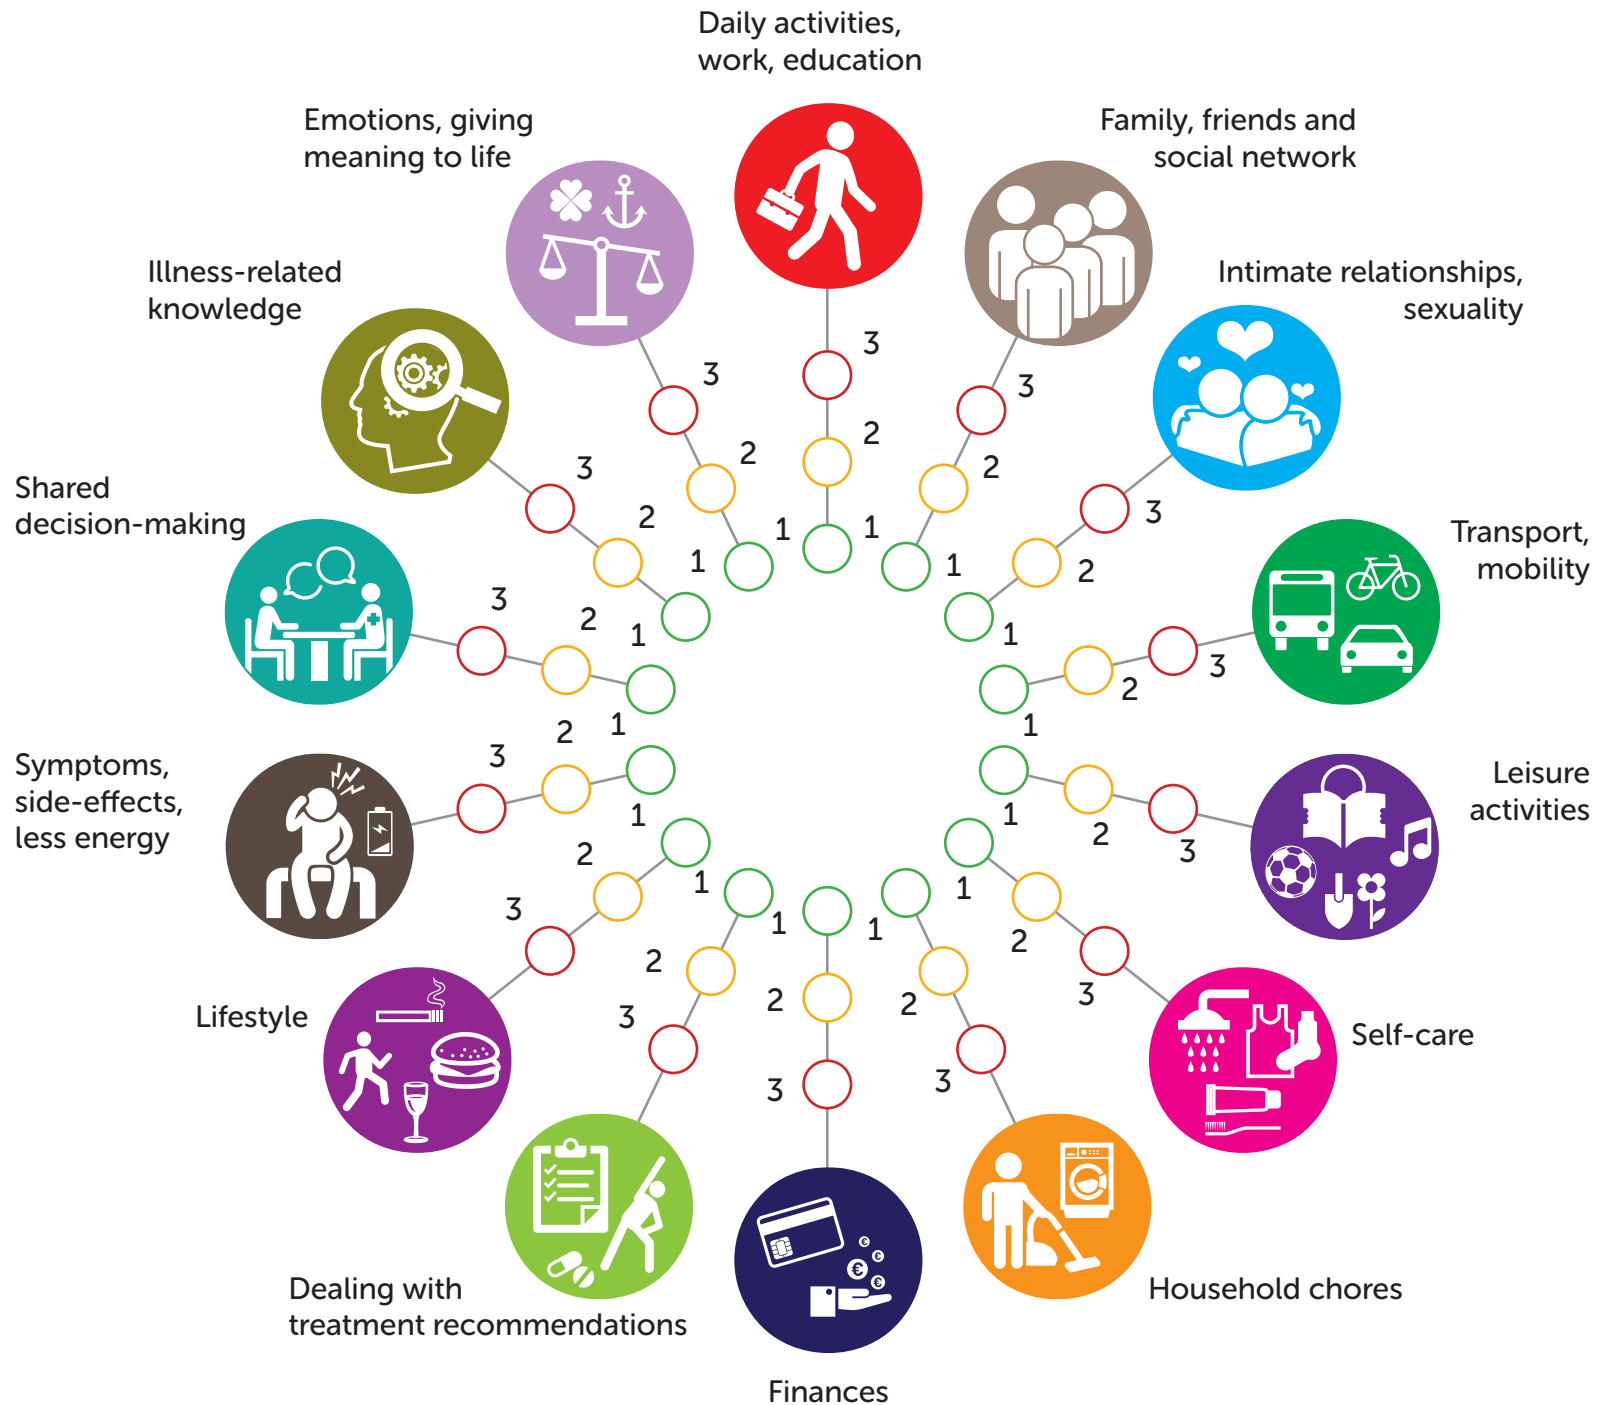

Can you tell me how it is going in the following areas:

Choose your answer by checking:

- 1 = Well
- 2 = Neither good nor bad
- 3 = Bad

Erasmus MC
University Medical Center Rotterdam

Research Centre
Innovations in Care

UNIVERSITY OF
APPLIED SCIENCES